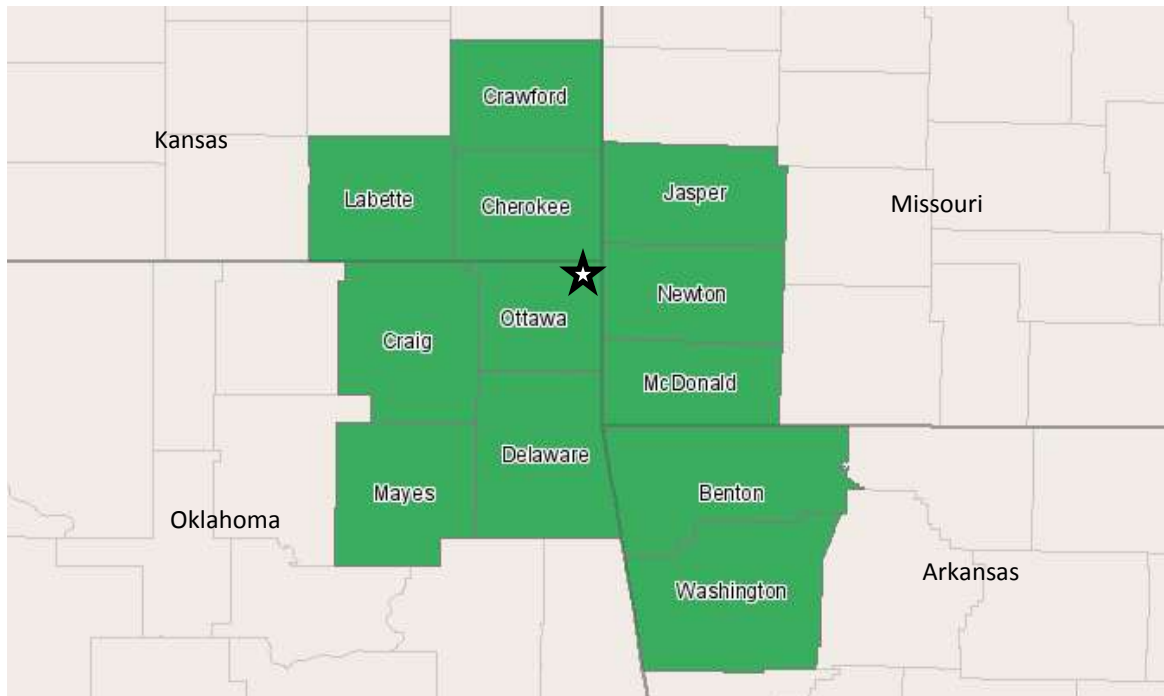

2 North Main, Suite 601
Miami, Oklahoma 74354
918-542-8405
800-256-0401

www.miami-ok.org

Project Malina

Labor Pool

I was a little “Frazzled”
the day before
the decision and announcement.